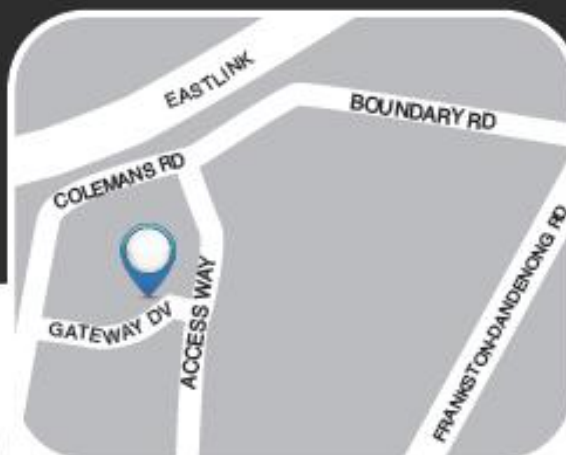

Your uniform is available at the
**PSW STORE IN
CARRUM DOWNS**

22/13 Gateway Drive, Carrum Downs VIC 3201

Phone: (03) 9768 0360

REGULAR TRADING HOURS**

Tue to Fri: 9:00am - 5:00pm

Sat: 10:00am - 1:00pm

SHOP
ONLINE